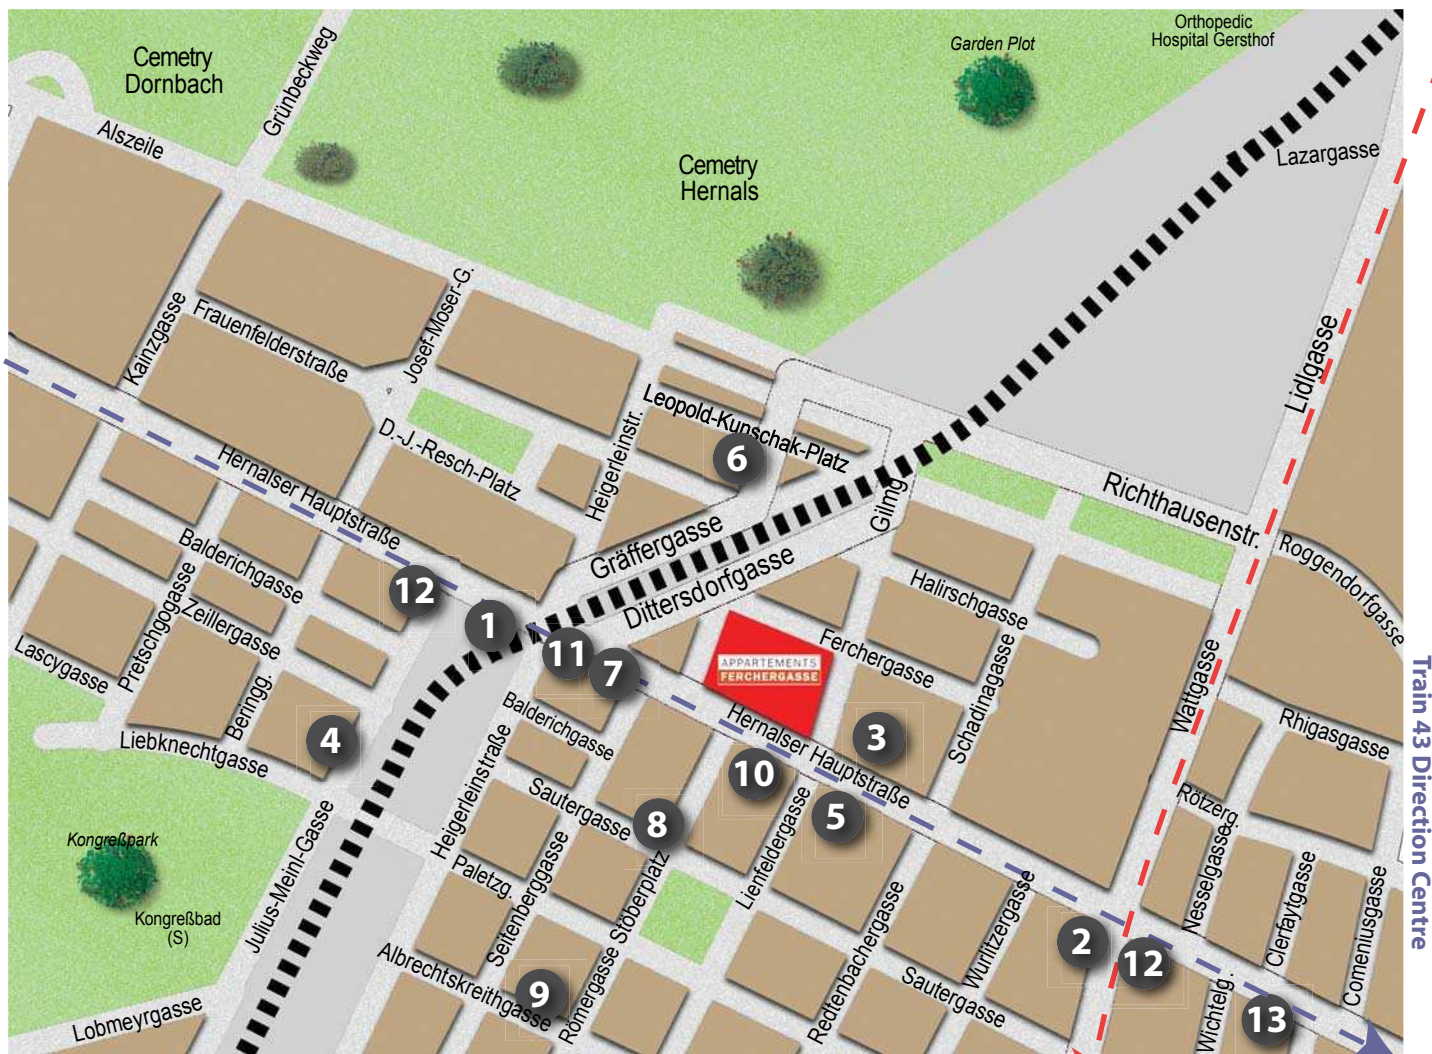

Appartements Ferchergasse - Surrounding Area

Rapid Train S45 Direction Ottakring U3

Bus Line 10A (Schönbrunn Castle)

14

Public Transport

- 1 Tram 43 - Rapid Train S45
- 2 Bus 10A

Shopping

- 3 Supermarket Hofer
- 4 Supermarket Merkur
- 5 Pharmacy
- 1 Bakery

Restaurants

- 6 Liebstöckl (Austrian)
- 7 Ilysia (Greek)
- 8 Vesuvio (Italian)
- 9 Ottakinger Landhaus
- 10 Cafe Klement

Others

- 11 Petrol Station
- 12 Bank
- 13 Coin Laundry
- 14 Post

OPENING HOURS

SHOPPING

4 Supermarket Merkur	Mo-Thu Fr Sa	07:30 - 19:30 07:00 - 20:00 07.00 - 18.00	3 Supermarket Hofer	Mo-Fr Sa	08:00-19:00 08:00-18:00
5 Pharmacy	Mo-Fr Sa	08:00-18:00 08:00-12:00	1 Bakery Ströck	Mo-Fr Sa, Su	05:30-18:30 07:00-12:00

RESTAURANTS

6 Liebstöckl	Mo-Fr Sa, Su, Holidays	10:00-21:00 10:00-16:00	7 Ilysia	Mo-Su	10:00-24:00
8 Vesuvio	Mo-Su	11:00-23:30	9 Ottakringer Landhaus	Mo-Sa Su	11:00-24:00 11:00-22:00
10 Cafe Klement	Mo Tue-Sa Su, Holidays	Closed 07:30-18:30 09:00-18:00			